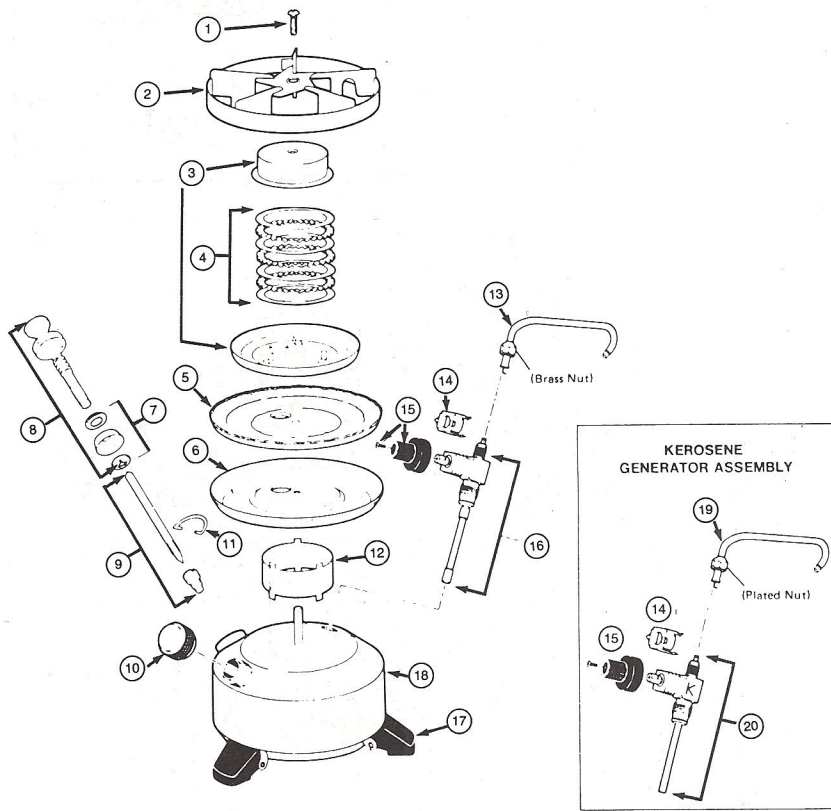

## 550-499

### Peak 1® Multi-Fuel Backpack Stove

Burns 1½ hours on full power with Coleman Fuel and 1 hour 50 minutes with kerosene.

Model 550-499

Model	Color	Diameter	Height	Fuel Capacity
550-499	Silver	4½"	5¼"	10.3-oz.

KEY PART NO.	DESCRIPTION	KEY PART NO.	DESCRIPTION
① 550-8321	Screw	⑫ 550-4895	Collar
② 550-3655	Grate	⑬ 550-2891	Generator Complete (Gas)
③ 550-3751	Venturi & Burner Bowl	⑭ 321C6011	Spring Clip
④ 382-9385	Burner Rings	⑮ 550-6491	Knob & Screw
⑤ 550-4615	Insulation	⑯ 550-6565	Valve Assy. (Gas)
⑥ 550-4605	Heat Shield	⑰ 550-3001	Leg, Ring & Rivet
⑦ 216-5095	Pump Cup Package	⑱ 550-2901	Generator Complete (Kerosene)
⑧ 505-5205	Pump Plunger Complete	⑳ 550-6555	Valve Assy. (Kerosene)
⑨ 222-5361	Ck. Valve & Stem	8553-599	Stuff Sack
⑩ 550-1405	Filler Cap		
⑪ 530A5071	Pump Cap Clip		