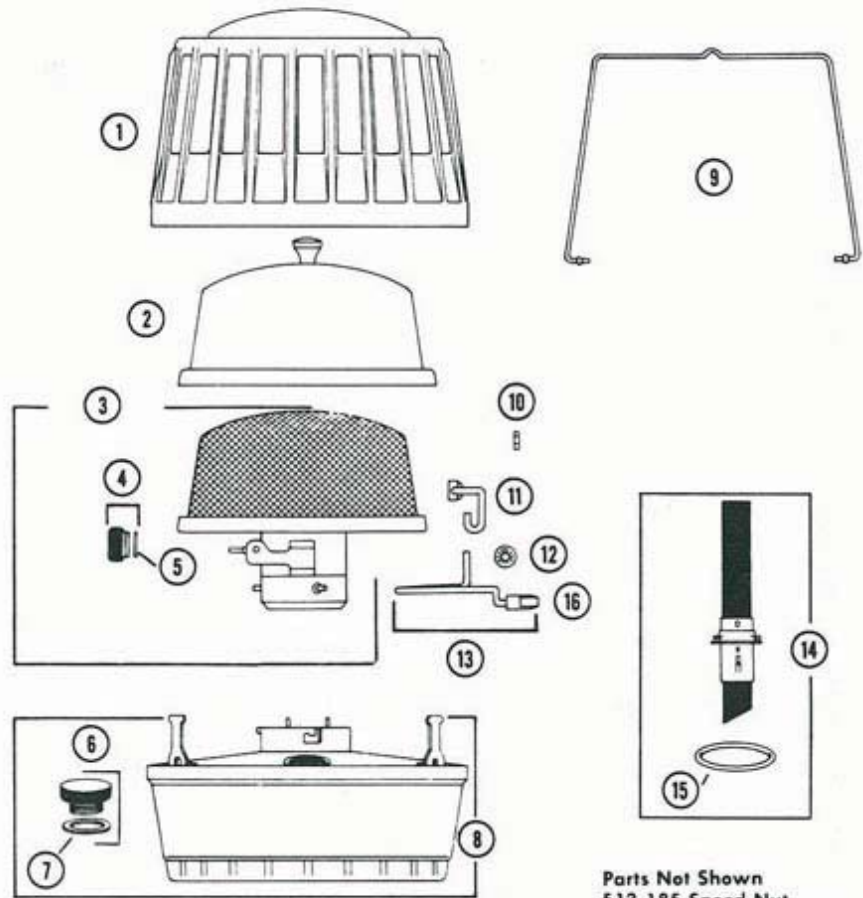

HEATERS

513A
515A

Dial-Temp Adjustable Catalytic
Heater

Discontinued Models

Model 513A

Model 515A

Parts Not Shown
513-185 Speed Nut
513A237 Hinge Pin, Canopy
513-275 Red Handle Tip

MODEL 513A & MODEL 515A

MODEL NO.	BURNER	BTU CAPACITY	FINISH		DIMENSIONS		
			Canopy	Fount	Diameter Canopy	Height	Tank Capacity
513A708	Low Temperature Platinum Catalyst	3,000 to 5,000	Light Green Enamel	Dark Green Enamel	10"	10-3/4"	3 Quarts
515A704	Low Temperature Platinum Catalyst	5,000 to 8,000	Light Gold Enamel	Dark Gold Enamel	12"	11-1/2"	6 Quarts
515A708			Light Green	Dark Green			

KEY PART NO.	DESCRIPTION	USED ON	KEY PART NO.	DESCRIPTION	USED ON
①	513-6291 Canopy Assy.	513A	⑨	513-2501 Bail Handle	513A
	515-6291 Canopy Assy., Gold	515A704 . . . Not Available		515-2501 Bail Handle	515A
	515A6291 Canopy Assy., Green	515A708 . . . Not Available	⑩	1201C703 Pal Nut	513A, 515A
②	513A6351 Snuffer	513A	⑪	513-6031 Crank Assy.	513A, 515A Not Available
	515A6351 Snuffer	515A Not Available	⑫	1201B717 Push Nut	513A, 515A Not Available
③	513A6081 Head Assy.	513A	⑬	513-2801 Adjusting Arm Assy.	513A, 515A Not Available
	515A6081 Head Assy.	515A Not Available	⑭	513-6561 Wick Assy.	513A
④	515-1081 Cap & Gasket	513A, 515A		515-6561 Wick Assy.	515A
⑤	515-1641 Ball Gasket	513A, 515A	⑮	513A2771 O Ring	513A, 515A
⑥	513-1401 Filler Plug Assy.	513A, 515A	⑯	513-275 Red Handle Tip Not Available
⑦	513-2531 Filler Plug Gasket	513A, 515A			
⑧	513A6601 Fount Assy.	513A			
	515A6601 Fount Assy., Gold	515A704			
	515B6601 Fount Assy., Green	515A708			