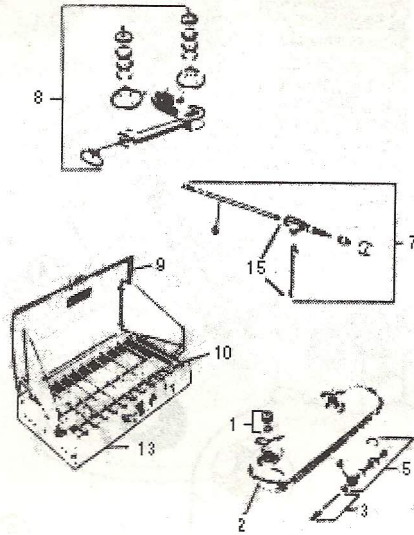

FIRST PRODUCTION -

431

432A

433A

Code No.	Model 431	Model 432A	Model 433A	Description
1	425A1401	425A1401	425A1401	Filler Cap
2	431-1631	432-1631	432-1631	Tank with Check Valve
3	621-5361	621-5361	621-5361	Check Valve and Air Stem
4	216-5091	216-5091	216-5091	Pump Leather & Washer
5	242D5205	242D5205	242D5205	Pump Plunger Complete
6	412B2621	414L2621	414L2621	Generator Complete
7	431C6605	432C6605	432C6605	Valve & Generator Assembly
8	421E3755	444B3755	446A3755	Burner Ass'y Complete
9	431-4851	432-4851	433-4851	Stove Lid with Baffles
10	431-4345	444-5535	-	Grate
11	-	-	446-5565	Grate L.H.
12	-	-	446-5535	Grate R.H.
13	431-4701	444-5521	-	Stove Box
14	431-2195	-	-	Baffle
15	431-6565	432-6565	432-6565	Valve & Fuel Tube