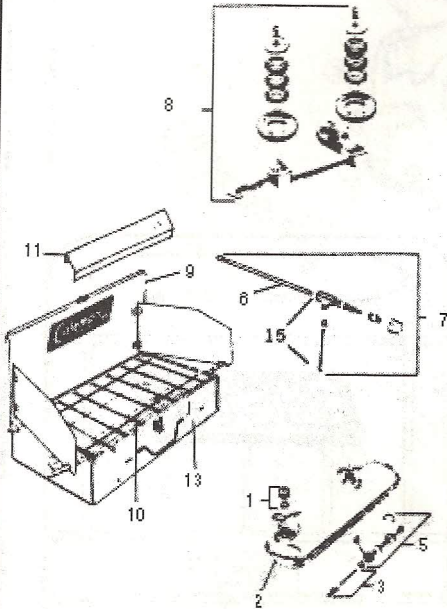

FIRST PRODUCTION -

431

432A

433A

Code No.	Model 431	Model 432A	Model 433A	Description
1	425A1401	425A1401	425A1401	Filler Cap
2	431-1631	432-1631	432-1631	Tank with Check Valve
3	621-5361	621-5361	621-5361	Check Valve and Air Stem
4	216-5091	216-5091	216-5091	Pump Leather & Washer
5	242D5205	242D5205	242D5205	Pump Plunger Complete
6	412B2621	414L2621	414L2621	Generator Complete
7	431C6605	432C6605	432C6605	Valve & Generator Assembly
8	421E3755	444B3755	446A3755	Burner Ass'y Complete
9	431-4851	432-4851	433-4851	Stove Lid with Baffles
10	431-4345	444-5535	-	Grate
11	-	-	446-5565	Grate L.H.
12	-	-	446-5535	Grate R.H.
13	431-4701	444-5521	-	Stove Box
14	431-2195	-	-	Baffle
15	431-6565	432-6565	432-6565	Valve & Fuel Tube