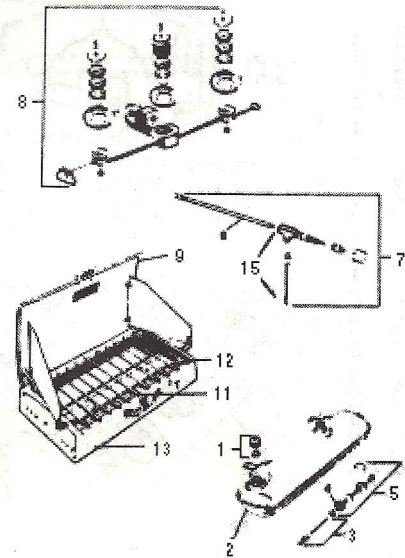

FIRST PRODUCTION -

431

432A

433A

Code No.	Model 431	Model 432A	Model 433A	Description
1	425A1401	425A1401	425A1401	Filler Cap
2	431-1631	432-1631	432-1631	Tank with Check Valve
3	621-5361	621-5361	621-5361	Check Valve and Air Stem
4	216-5091	216-5091	216-5091	Pump Leather & Washer
5	242D5205	242D5205	242D5205	Pump Plunger Complete
6	412B2621	414L2621	414L2621	Generator Complete
7	431C6605	432C6605	432C6605	Valve & Generator Assembly
8	421E3755	444B3755	446A3755	Burner Ass'y Complete
9	431-4851	432-4851	433-4851	Stove Lid with Baffles
10	431-4345	444-5535	-	Grate
11	-	-	446-5565	Grate L.H.
12	-	-	446-5535	Grate R.H.
13	431-4701	444-5521	-	Stove Box
14	431-2195	-	-	Baffle
15	431-6565	432-6565	432-6565	Valve & Fuel Tube