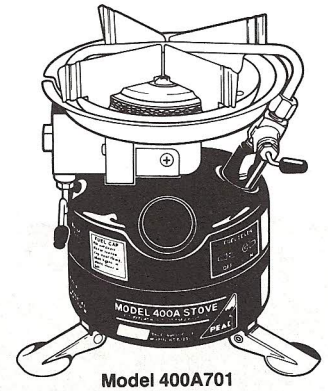

## 400A701

Peak 1® Lightweight Backpack Stove

Model 400A701

Model 400A701

Model	Color	Diameter	Height	Fuel Capacity
400A701	Black	4 $\frac{5}{8}$ "	6 $\frac{3}{8}$ "	11.8-oz.

KEY PART NO. DESCRIPTION

- ① 400A5651 Fount
- ② 220C1401 Filler Cap
- ③ 400A5571 Valve Assy.
- ④ 413D3021 Burner Bowl
- ⑤ 400-3451 Burner Ring Set
- ⑥ 1147B1012 Screw, Burner Cap
- ⑦ 216-1091 Pump Cup
- ⑧ 400A5201 Pump Plunger
- ⑨ 400-6381 Air Stem & Check Valve

KEY PART NO. DESCRIPTION

- ⑩ 530A5071 Clip for Pump Cap
- ⑪ 400-5261 Burner Box Assy.
- ⑫ 400-0601 Screw (Pkg. of 6)
- ⑬ 400-1261 Generator Bracket
- ⑭ 400-5401 Grate
- ⑮ 400-5891 Generator & Regulator Assy.
- ⑯ 508-1601 Wrench
- ⑰ 400-205 Clip
- 8553-599 Stuff Sack