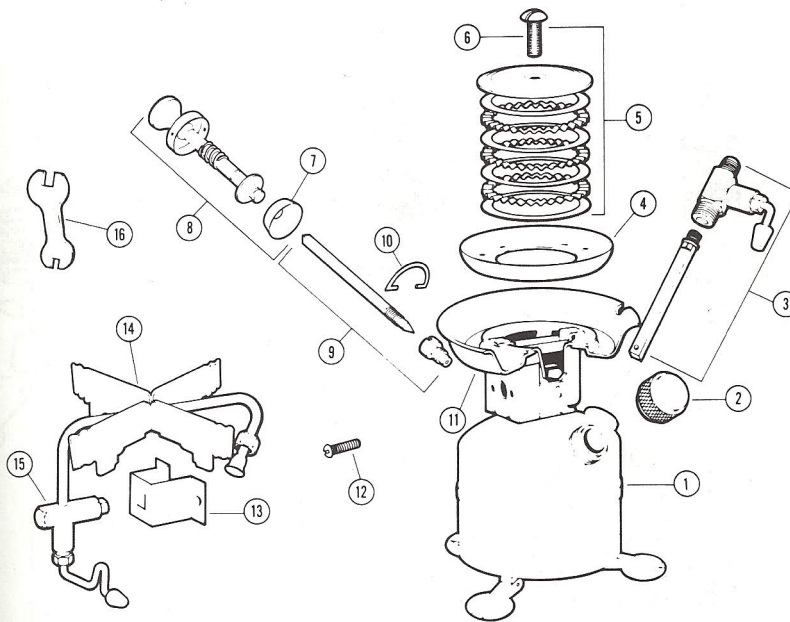

## 400A701

Peak 1® Lightweight Backpack Stove

Model 400A701

Model 400A701

Model	Color	Diameter	Height	Fuel Capacity
400A701	Black	4 $\frac{5}{8}$ "	6 $\frac{3}{8}$ "	11.8-oz.

KEY PART NO. DESCRIPTION

- ① 400A5651 Fount
- ② 220C1401 Filler Cap
- ③ 400A5571 Valve Assy.
- ④ 413D3021 Burner Bowl
- ⑤ 400-3451 Burner Ring Set
- ⑥ 1147B1012 Screw, Burner Cap
- ⑦ 216-1091 Pump Cup
- ⑧ 400A5201 Pump Plunger
- ⑨ 400-6381 Air Stem & Check Valve

KEY PART NO. DESCRIPTION

- ⑩ 530A5071 Clip for Pump Cap
- ⑪ 400-5261 Burner Box Assy.
- ⑫ 400-0601 Screw (Pkg. of 6)
- ⑬ 400-1261 Generator Bracket
- ⑭ 400-5401 Grate
- ⑮ 400-5891 Generator & Regulator Assy.
- ⑯ 508-1601 Wrench
- ⑰ 400-205 Clip
- 8553-599 Stuff Sack