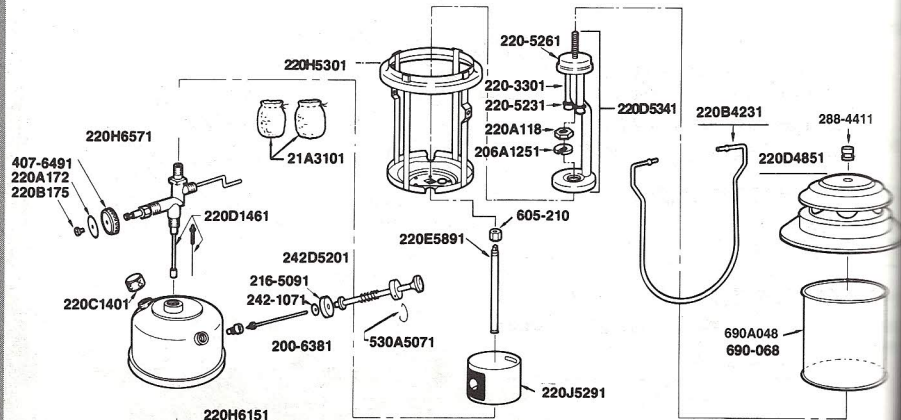

LANTERNS

220K195

Gasoline Lantern

Discontinued Model

Model 220K

Model 220K

MODEL	FOUNT	VENTILATOR (Vitreous On Steel)			LANTERN HEIGHT	FUEL CAPACITY
		COLOR	DIAMETER	HEIGHT		
220K	Green	Green	6 3/4"	2 5/8"	13 7/8"	2 Pints

PART NO.	DESCRIPTION	PART NO.	DESCRIPTION
8B242	Enamel, Fount Green Not Available	220D4851	Ventilator
21A1001	Mantle	220E5891	Generator
200-6381	Check Valve & Stem Assy.	220D5341	Burner Assy.
288-4411	Ball Nut	220H5301	Frame Assy. & Bail
206A1251	U Clip Washer	220H6151	Fount Assy.
216-5091	Pump Cup	220H6571	Valve Assy.
220A172	Direction Disc	220J5291	Base Rest
220-3301	Burner Tube (2)	242-1071	Push On Nut
220-5231	Burner Cap (2)	242D5201	Pump Plunger Assy.
220-5261	Mixing Chamber	407-6491	Valve Wheel
220A118	Frame Nut	530A5071	Pump Cap Clip
220C175	Screw, Valve Wheel	605-210	Jamb Nut
220B4231	Bail	690A048	Globe, Clear
220C1401	Fuel Cap	690-068	Globe, Amber (Accessory) Not Avail.
220D1461	Fuel & Air Tube		