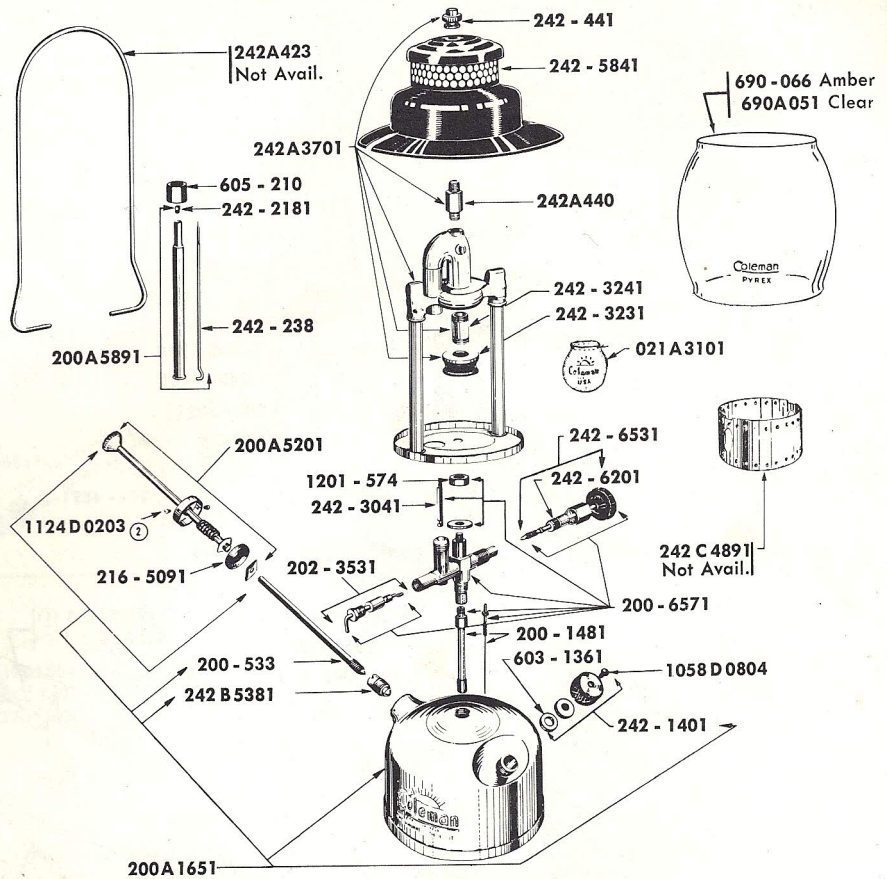

PARTS LIST

242C

**INSTANT LIGHT GASOLINE
SINGLE MANTLE**

COLEMAN LANTERNS

LANTERNS

② Quantity of Parts Used in Assembly

MODEL 242C SHOWN

MODEL	FINISH	
	Fount	Ventilator (Porcelain)
242C	Green	Green (5 1/2")

PART NO.	DESCRIPTION	USED ON	PART NO.	DESCRIPTION	USED ON
8B119	Green Enamel — Pressurized Spray		242 - 6531	Stem Ass'y	
021A3101	21A Mantle		242A3701	Burner Ass'y Complete	
200 - 1481	Tube Ass'y (Fuel and Air)		242A423	Bail — Not Available	
200 - 533	Air Stem		242A440	Ventilator Rod	
200 - 6571	Valve, Less Generator		242A6571	Valve — Replaced by 200-6571	
200A1651	Fount Complete		242B532	Air Stem — Replaced by 200-533	
200A5891	T66DL Generator		242B5381	Check Valve	
200A5201	Pump Plunger Ass'y		242 C 4891	Globe Base Rest — Not Available	
202 - 3531	Tip Cleaner Stem		242K4841	Ventilator — Replaced by 242-5841	
216 - 5091	Pump Cup		603 - 1361	Filler Cap Gasket	
242 - 1401	Filler Cap		604 - 456	Nut — Replaced by 1201-574	
242 - 2181	Gas Tip (Marked "6")		605 - 210	Jamb Nut	
242 - 238	Needle Ass'y		690 - 066	550A Amber Pyrex Globe — Accessory	
242 - 3041	Eccentric Block		690A051	550 Clear Pyrex Globe	
242 - 3231	Burner Cap and Screen		1058D0804	Screw (#8—32 x 1/4")	
242 - 3241	Burner Tube		1124D0203	Sheet Metal Screw (#2 x 3/16", Bd. Hd. Type Z)	
242 - 441	Ball Nut		1201 - 574	Nut (1/4" x 20 Hex Brass)	
242 - 6201	Valve Stem Packing				
242 - 5841	Ventilator