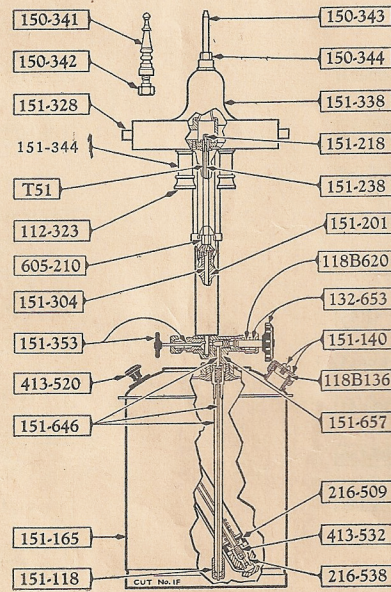

150-361

**3-Mantle DeLuxe Instant-Lighting
Lamp Nos. 151B and 151G**